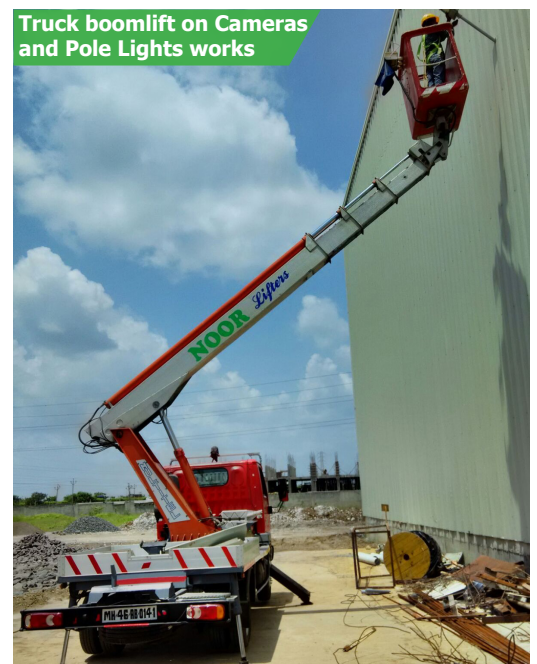

We Have Work-Shop At Talaja (Navi Mumbai) , Ankleshwar (Gujrat) & Mumbai Kalina Which Is occupied With All Kinds Of tools And Full Stock Of Spares To Tackle Any Break-Down Problem Of our all machineries. The Company Has Strength Of Practically Experienced Mechanics To Handle All Types Of Breakdown in any situations.

The Company is the Sole/Regular supplier of forklifts, crane , Boom-Lifts , earth-moving machineries to India's Private and Public Sectors undertaking along with multi-nationals operating in India