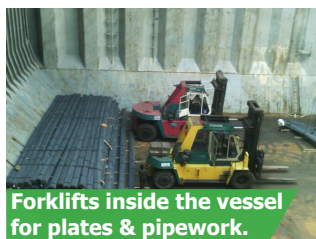

The Company Owns a Fleets Of Forklifts Having Capacity From 2 tons To 50 tons Capacity. With All Attachment Such Has Coil Ramp , 360 Degree. Rotating Attachment , Paper Clamp Attachment , Extra Shoes Container, Handling Attachment With Reach Stacker, Fork Side Lifters up to 3 high to 7 high Empty container handler . Of Very Reputed Brands Like Kalmar , Godrej , Indital , Hyster , Valmet , TCM , Texmaco , Amac , SCA .SMV ,Linde Etc (We Are Also Having Battery Operated Forklifts.)

The Company Owns a Fleets Of Cranes which Having Capacity From 10 tons to 220 tons Capacity Tyre Mounted , Hydraulic Telescopic Crane , Manufactured By Very Reputed Brands Like liebherr , Krupp , Demag ,SANY , GROVE, Grove Till ,Bantam with supporting cranes like Pick & Carry , Hydra Crane of Ace ,Esscott, Farhana Capacity From 3 Tons To 35 Tons And also Crawler Cranes Having Capacity From 18 Tons To 100 Tons. (We also have JCB and hydraulic excavators.)

Recently We have added more new Rough Terrain Crane up to 80 tons which is well known for Cement job as well as Pick & Carry job. IN PRIVATE SECTOR of India NOOR LIFTERS are only having the Rough Terrain Crane of huge capacity with upgraded system of SLI & GPS & Full on safety measurements.

Recently we have added Truck mounted Bommlifts From 13Mtrs To 46 Mtrs which can easily & Quickly mobilized to working site on time and fulfilled our customer need with full on safety measurement.

We Have Work-Shop At Talaja (Navi Mumbai) , Ankleshwar (Gujrat) & Mumbai Kalina Which Is occupied With All Kinds Of tools And Full Stock Of Spares To Tackle Any Break-Down Problem Of our all machineries. The Company Has Strength Of Practically Experienced Mechanics To Handle All Types Of Breakdown in any situations.